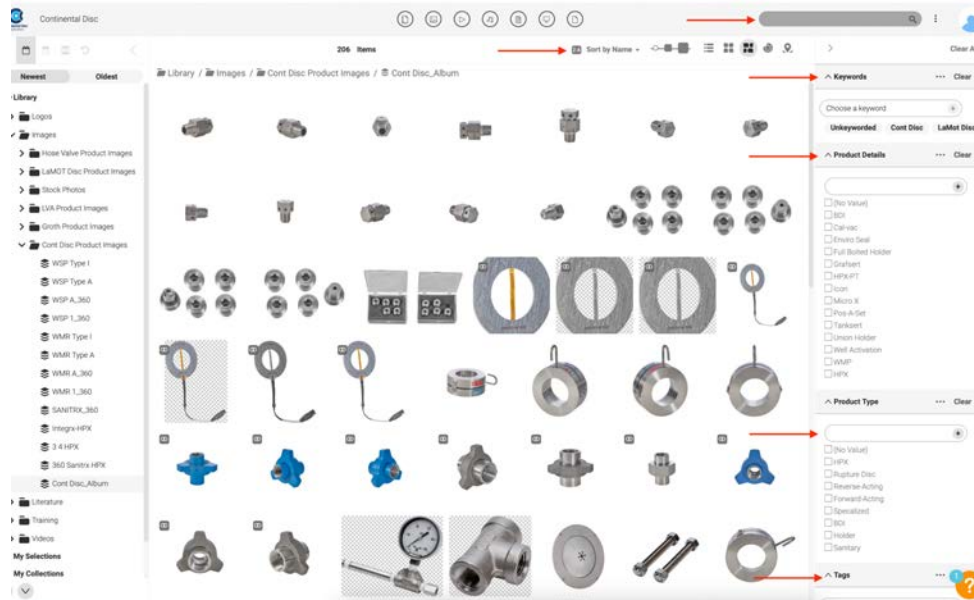

Open email and click link to create a password

Fill in the fields:

Log in to Canto

You will be brought to the Main Page. Here you can choose the type of asset you're looking for.

Within each Library, you can search and sort for specific assets.

- Search bar at the top
- Keywords
- Product Details
- Product Type

Once you find the item you'd like, click to open to view & select actions.

Add to "My Collection", a place to house specific assets of your choosing.