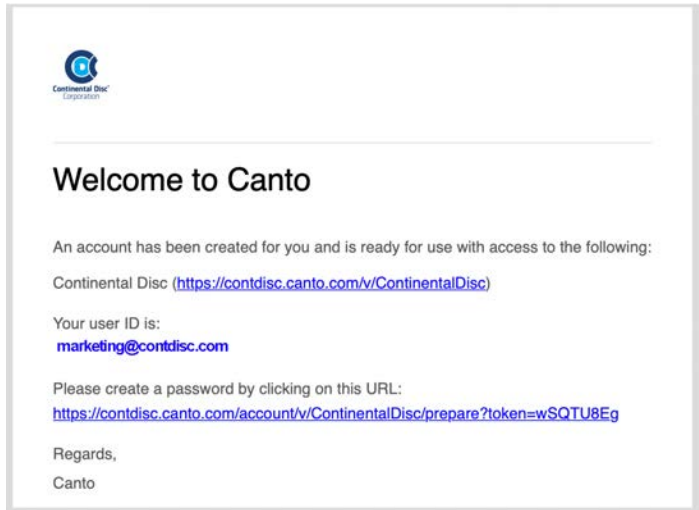

Rep Portal Instructions

<https://contdisc.canto.com>

This link will take you to the updated Rep Portal for Continental Disc Corp, Groth Corp, LaMOT Disc, and LaMOT Valve & Arrestor.

Click “Register Now”

Fill in the Registration form. Your company provided email address must be used to gain access.

Open email and click link to create a password

Fill in the fields:

Log in to Canto

You will be brought to the Main Page. Here you can choose the type of asset you're looking for.

Within each Library, you can search and sort for specific assets.