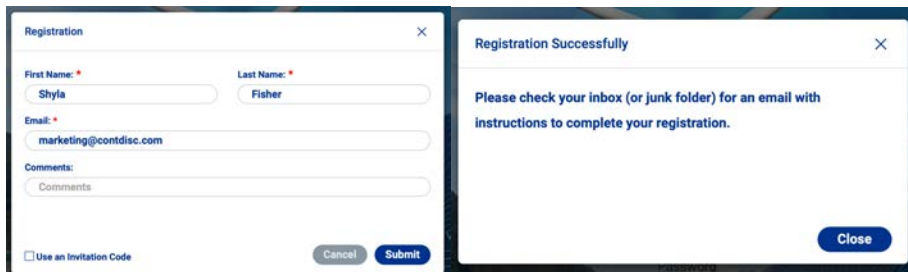

Rep Portal Instructions

<https://contdisc.canto.com>

This link will take you to the updated Rep Portal for Continental Disc Corp, Groth Corp, LaMOT Disc, and LaMOT Valve & Arrestor.

Click “Register Now”

Fill in the Registration form. Your company provided email address must be used to gain access.

Open email and click link to create a password

Fill in the fields:

Log in to Canto

You will be brought to the Main Page. Here you can choose the type of asset you're looking for.

Within each Library, you can search and sort for specific assets.